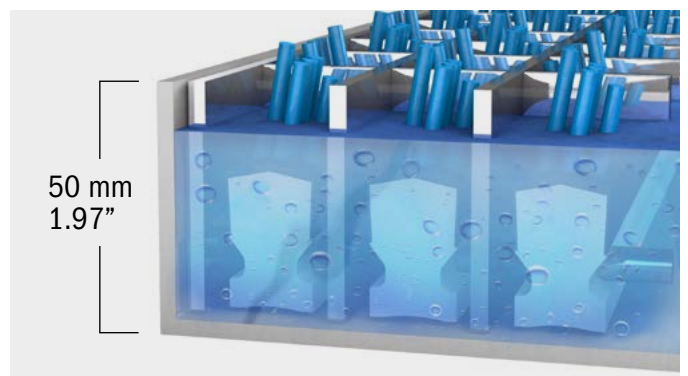

ProfilGate® sti p45 aqua [portable]

The professional
answer to disinfect
footwear and wheels

- Mobile, simply roll into place
- Rapid deployment, no installation needed
- Fill with disinfectant or dry brush
- Active cleaning, patented brush design
- Built for the life of your facility

Technical Data	ProfilGate® sti p45 aqua [portable] Item no. 005-2030b	ProfilGate® sti p45 aqua [portable] Item no. 005-2035b
Measurements, incl. ramps (W x L x H)	1116 x 1647 x 50 mm	1116 x 2536 x 50 mm
Size of cleaning area (W x L)	approx. 1110 x 974 mm	approx. 1110 x 1945 mm
Weight without grates	65 kg	126 kg
Amount of grates x weight	3 x 23 kg	6 x 23 kg
Brush strips per grate	14	14
Suitable wheel width	≥24 mm	≥24 mm
Tray capacity	22 L	44 L