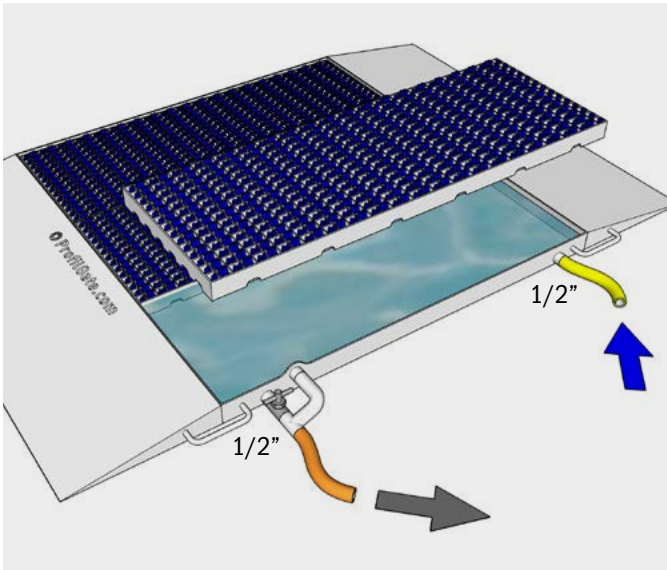

ProfilGate® sti p45 aqua [portable]

The professional
answer to disinfect
footwear and wheels

- Mobile, simply roll into place
- Rapid deployment, no installation needed
- Fill with disinfectant or dry brush
- Active cleaning, patented brush design
- Built for the life of your facility

Technical Data	ProfilGate® sti p45 aqua [portable] Item no. 005-2030b	ProfilGate® sti p45 aqua [portable] Item no. 005-2035b
Measurements, incl. ramps (W x L x H)	1116 x 1647 x 50 mm	1116 x 2536 x 50 mm
Size of cleaning area (W x L)	approx. 1110 x 974 mm	approx. 1110 x 1945 mm
Weight without grates	65 kg	126 kg
Amount of grates x weight	3 x 23 kg	6 x 23 kg
Brush strips per grate	14	14
Suitable wheel width	≥24 mm	≥24 mm
Tray capacity	22 L	44 L