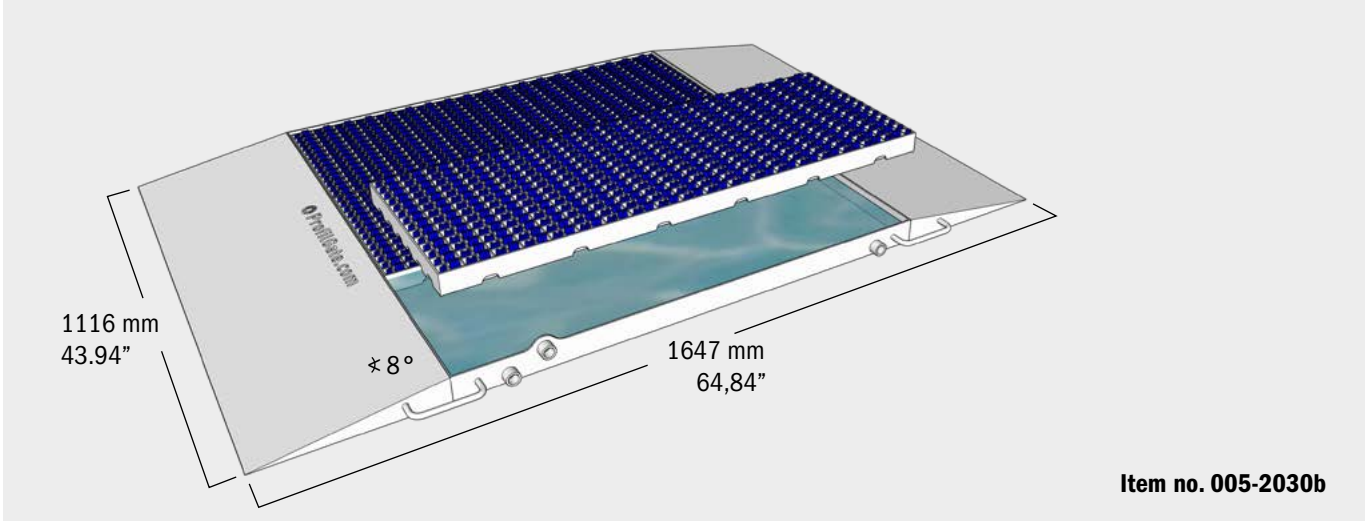

Technical Data	ProfilGate® sti p45 aqua [portable] Item no. 005-2030b	ProfilGate® sti p45 aqua [portable] Item no. 005-2035b
Measurements, incl. ramps (W x L x H)	1116 x 1647 x 50 mm	1116 x 2536 x 50 mm
Size of cleaning area (W x L)	approx. 1110 x 974 mm	approx. 1110 x 1945 mm
Weight without grates	65 kg	126 kg
Amount of grates x weight	3 x 23 kg	6 x 23 kg
Brush strips per grate	14	14
Suitable wheel width	≥24 mm	≥24 mm
Tray capacity	22 L	44 L

ProfilGate® sti p45 aqua [portable]